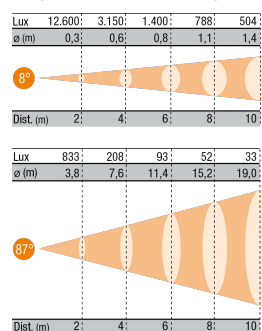

Light output diagram

Accessories

CP 81

Lamp: halogen 300W 230V 3200K GY9.5

CP 82

Lamp: halogen 500W 230V 3200K GY9.5

CP 89

Lamp: halogen 650W 230V 3200K GY9.5

DOU-00001513

FUNE

Acc: Safety net with spring hook

GAC

Acc: Hook clamp for 40/50mm tube

HC/075

Acc: Half swivel coupler 7.5kg max

M 38

Lamp: halogen 300W 230V 2950K GY9.5

M 40

Lamp: halogen 500W 230V 2950K GY9.5

PL 4 U05

Acc: 4-door barn doors

PO/2 SP05

Yoke: Pole Operated for Pan-Tilt

PO/3 SP05

Yoke: Pole Operated for Pan-Tilt-Focus

R S05

Acc: Safety net

T 18

Lamp: halogen 500W 230V 3050K GY9.5

T 26

Lamp: halogen 650W 230V 3050K GY9.5

TC S05

Acc: Colour frame

SPOTLIGHT
professional lighting for the performing arts