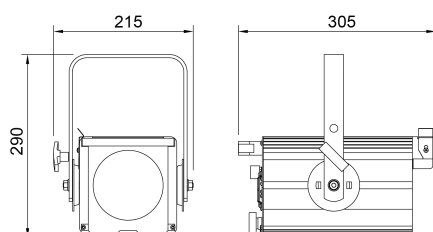

Sizes (in mm)