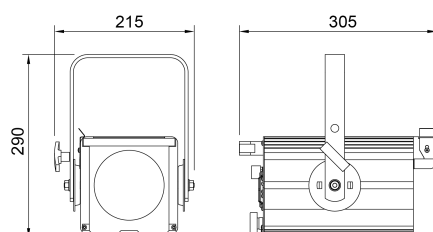

Sizes (in mm)