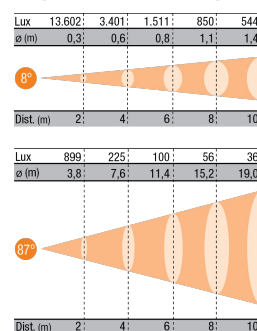

Light output diagram

Accessories

CP 81	Lamp: halogen 300W 230V 3200K GY9.5
CP 82	Lamp: halogen 500W 230V 3200K GY9.5
CP 89	Lamp: halogen 650W 230V 3200K GY9.5
DOU-00001513	
FUNE	Acc: Safety net with spring hook
GAC	Acc: Hook clamp for 40/50mm tube
HC/075	Acc: Half swivel coupler 7.5kg max
M 38	Lamp: halogen 300W 230V 2950K GY9.5
M 40	Lamp: halogen 500W 230V 2950K GY9.5
PL 4 U05	Acc: 4-door bamdoors
PO/2 SP05	Yoke: Pole Operated for Pan-Tilt
PO/3 SP05	Yoke: Pole Operated for Pan-Tilt-Focus
R S05	Acc: Safety net
T 18	Lamp: halogen 500W 230V 3050K GY9.5
T 26	Lamp: halogen 650W 230V 3050K GY9.5
TC S05	Acc: Colour frame

SPOTLIGHT
professional lighting for the performing arts