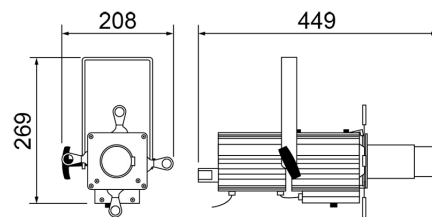

Product sizes

4.9Kg

Pack sizes

255mm x 615mm x 260mm

5.4Kg

0.041m³

IES/LDT

Available on website

Sizes (in mm)

Light output diagram

Accessories

BASE-Q122-AS

SQUARE BASE SET

FUNE

Acc: Safety net with spring hook

HC/075

Acc: Half swivel coupler 75kg max

MINI GAC

Acc: Hook clamp for 30mm tube

O/MINI 08

Acc: Objective narrow 8°

O/MINI 40

Objective large 40°

PGM MINI