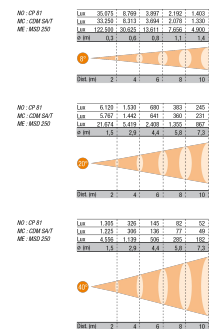

Light output diagram

Accessories

BASE-Q122-AS

SQUARE BASE SET

FUNE

Acc: Safety net with spring hook

HC/075

Acc: Half swivel coupler 75kg max

MINI GAC

Acc: Hook clamp for 30mm tube

O/MINI 08

Acc: Objective narrow 8°

O/MINI 40

Objective large 40°

PGM MINI

Acc: M size adjustable gobo-holder

TC MINI

Acc: Colour frame

TD MINI

Acc: Colour frame dicro

TRK ROS-7705-B

Acc: Mechanical track adaptor -W

TRK ROS-7705-N

Acc: Mechanical track adaptor -B

LED equivalents

PR LED 50 Z S CW DMX

Luminaire: Profile, LED, 50W, CW

PR LED 50 Z S NW DMX

Luminaire: Profile, LED, 50W, NW

PR LED 50 Z S VW DMX

Luminaire: Profile, LED, 50W, VW