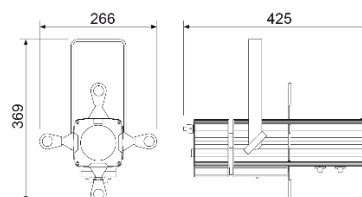

### CONNECTION

- Power cable: 2m H05RN-F cable live end
- DMX: XLR 5-pole In/Out panel connectors

### DIMENSIONS

PR	4.1 Kg	369*266*425 mm
----	--------	----------------